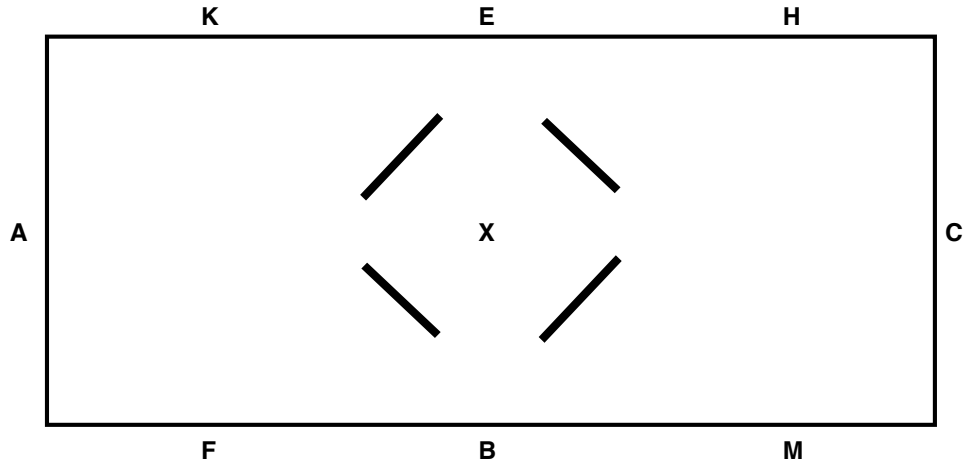

Rider #	Name	Team

AEL Medal Test 4

		Comments
#1		
#2		
#3		
#4		
#5		
#6		
#7		
#8		
	Walk and exit arena	SCORE
If the rider has a refusal/ run-out at a pole or a test error, the judge shall circle the -10 for the first infraction and also the -20 for a second infraction.	1st Refusal / Test Error	-10
	2nd Refusal / Test Error	-20