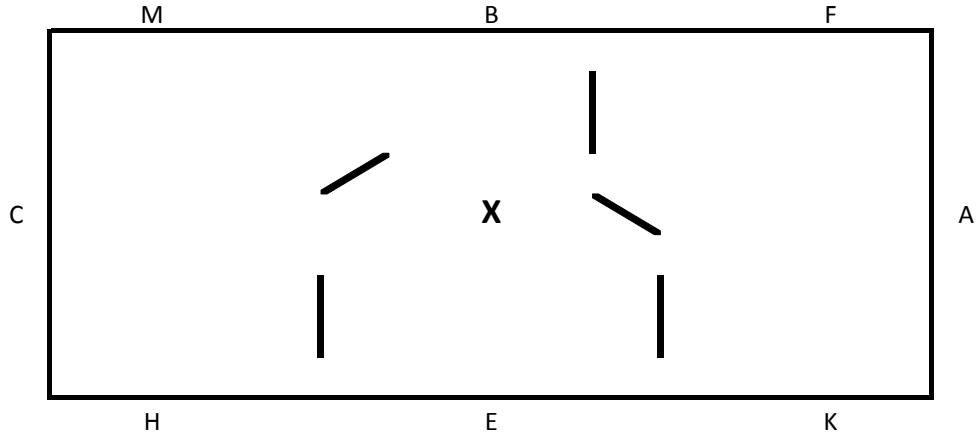

### AEL Medal Test 3

	COMMENTS
#1	
#2	
#3	
#4	
#5	
#6	
#7	
#8	

<b>Trot to out gate, walk and exit arena</b>	<b>SCORE</b>	
If the rider has a refusal/ run-out at a pole or a test error, the judge shall circle the -10 for the first infraction and also the -20 for a second infraction.	<b>1st Refusal / Test Error</b>	<b>-10</b>
	<b>2nd Refusal / Test Error</b>	<b>-20</b>
	<b>Fences Score</b>	_____
	<b>Flat Score</b>	_____
	<b>Practicum</b>	_____
	<b>Total</b>	_____